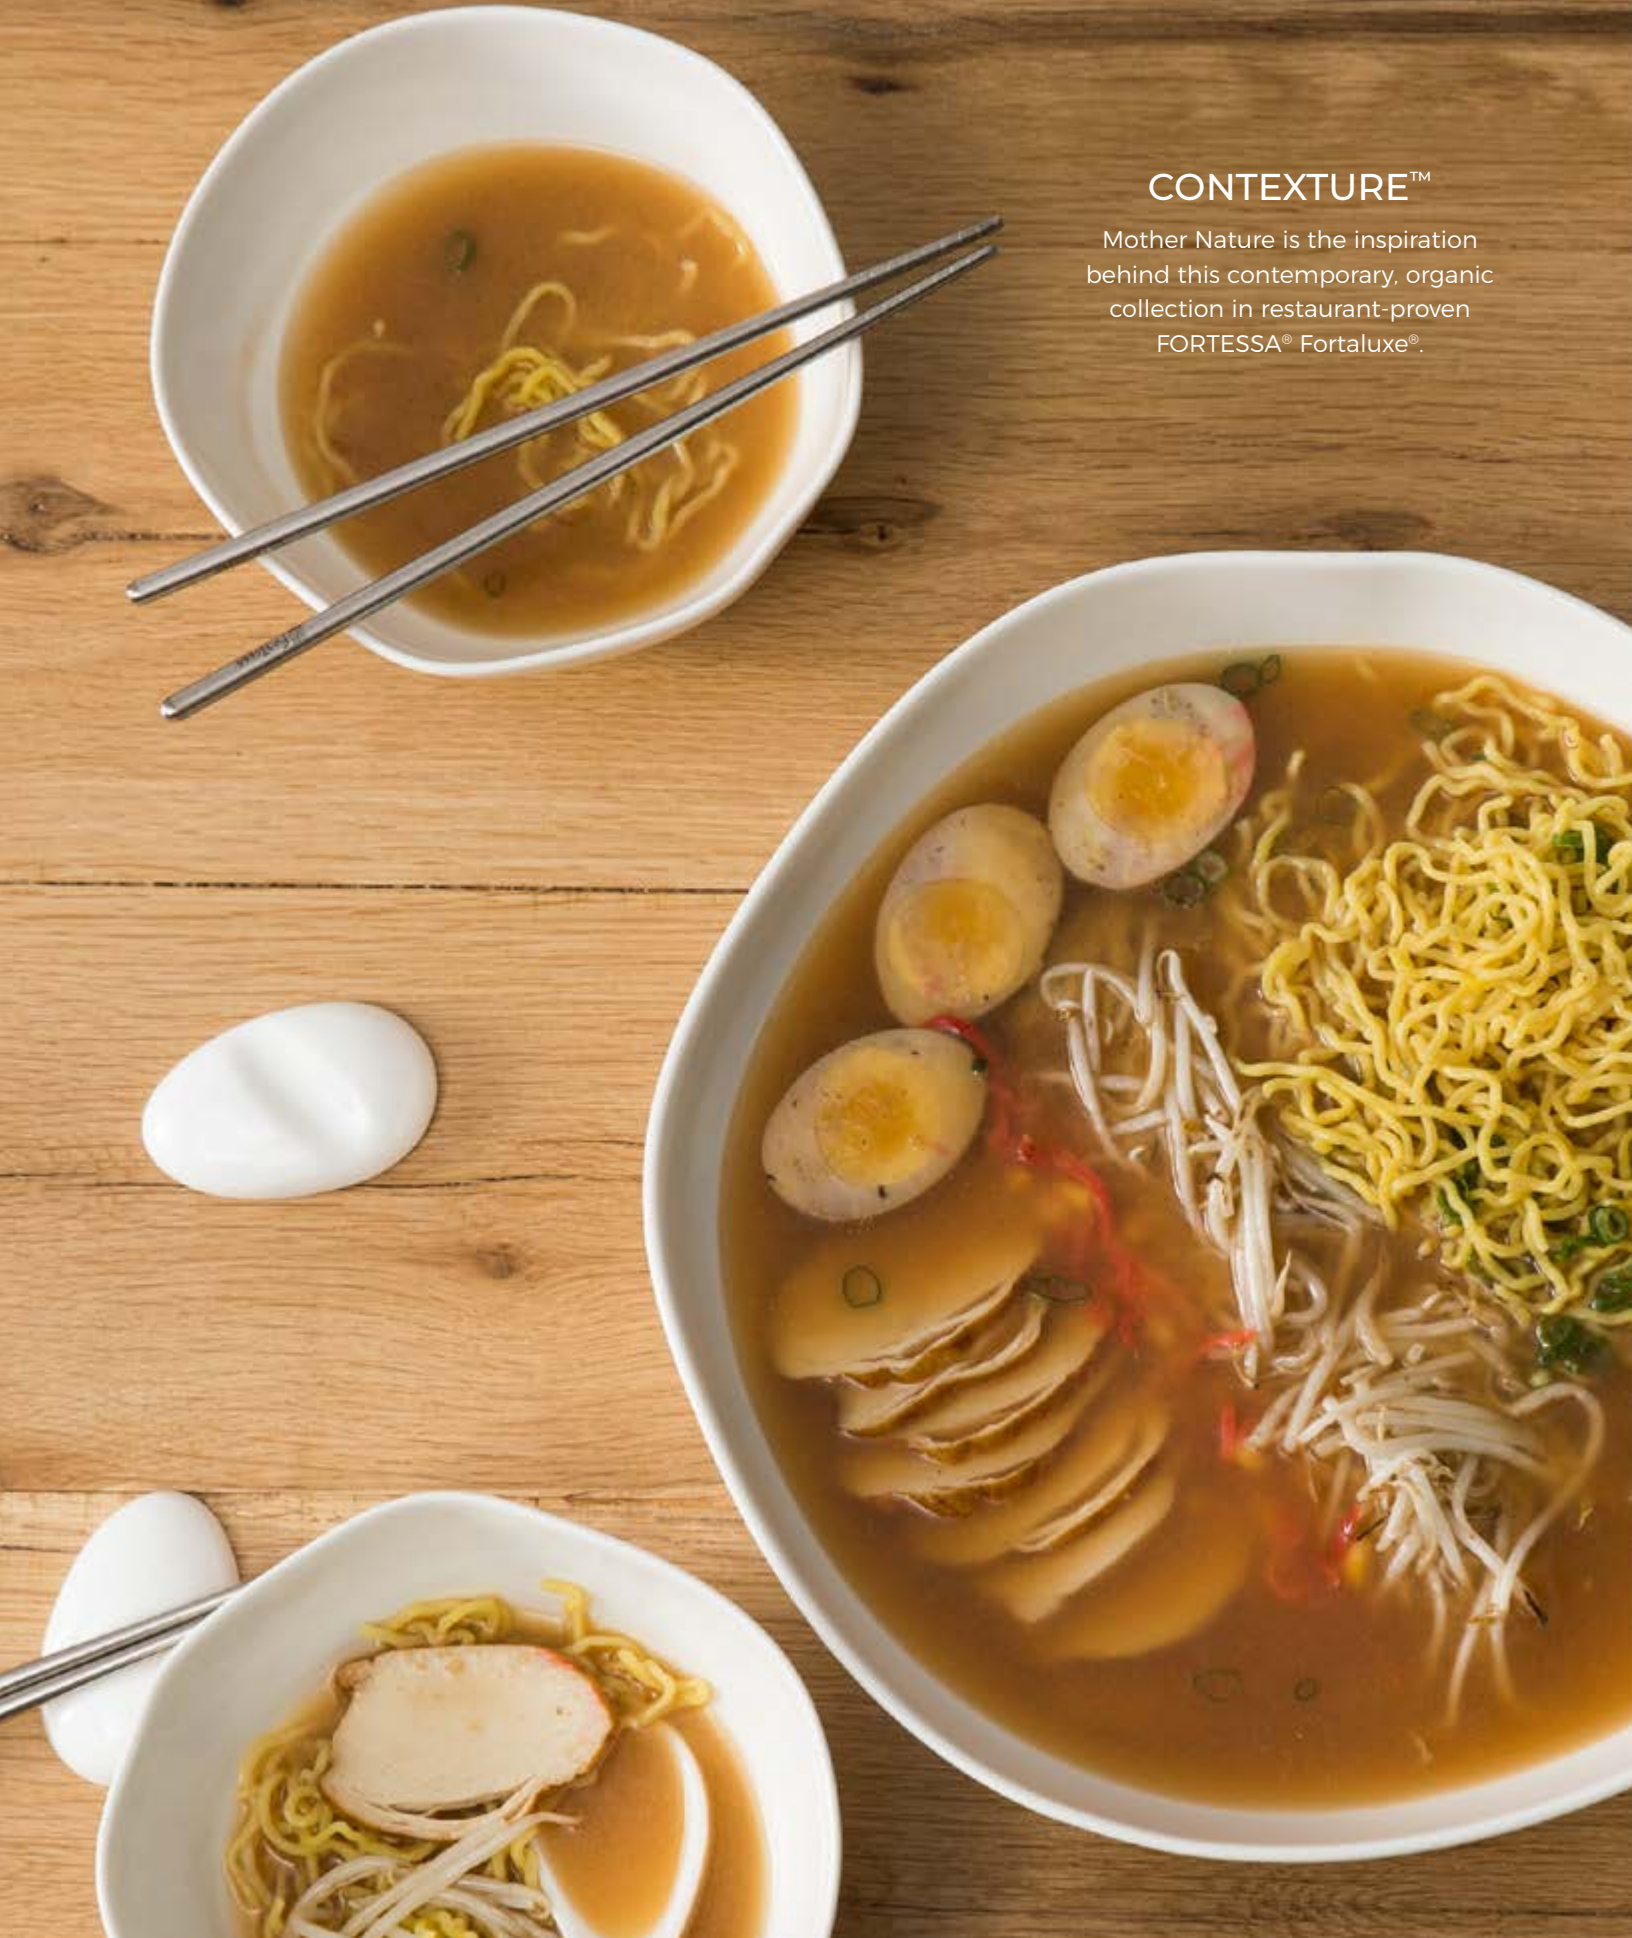

Sugar, Soufflé Dish
5100.F0000.36
8oz (.24L)

Oval Baker
5100.F0000.15
12.25", 25oz (31cm, .74L)

CONTEXTURE™

Mother Nature is the inspiration behind this contemporary, organic collection in restaurant-proven FORTESSA® Fortaluxe®.