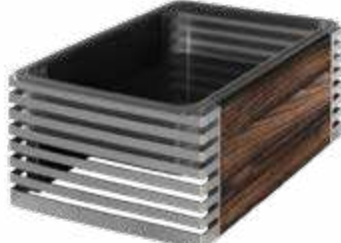

WARMER & COOLER KITS

Brushed Stainless Warmer Kit
 SFC-5B-CD-01-KT
 20x12x11.4" (50.8x30.5x29cm)

Brushed Stainless Beverage Cooler Stand
 SFC-5BW-COOLER
 20x13.5x8" (51x34x20cm)

Brushed Stainless Outside Warmer Kit*
 SFC-5B-WARM-01
 12x12x7" (30.5x30.5x17.8cm)

Brushed Stainless Grill Top
 SFC-5B-GR-01-BF
 21x13" (53.5x33cm)
available in Brushed Stainless (5B) only

Brushed Stainless Induction Range & Holder*
 SFC-5B-INDSET
 13.5x12.7x6.6"
 (34.4x32.3x16.8cm)

Brushed Stainless/Wood Induction Range Frame*
 SFC-5BW-INDSET
 14.8x15.5x7"
 (37.5x39.4x17.8cm)

Brushed Stainless/Wood Beverage Cooler
 SFC-5B-COOLER
 20x12x7" (50.8x30.5x18cm)

Items come standard in Brushed Stainless (5B); also available in Black Powder Coat (6P). Wood finishes come in Dark Walnut (W), Classic Gray (G), or Natural Maple (M).